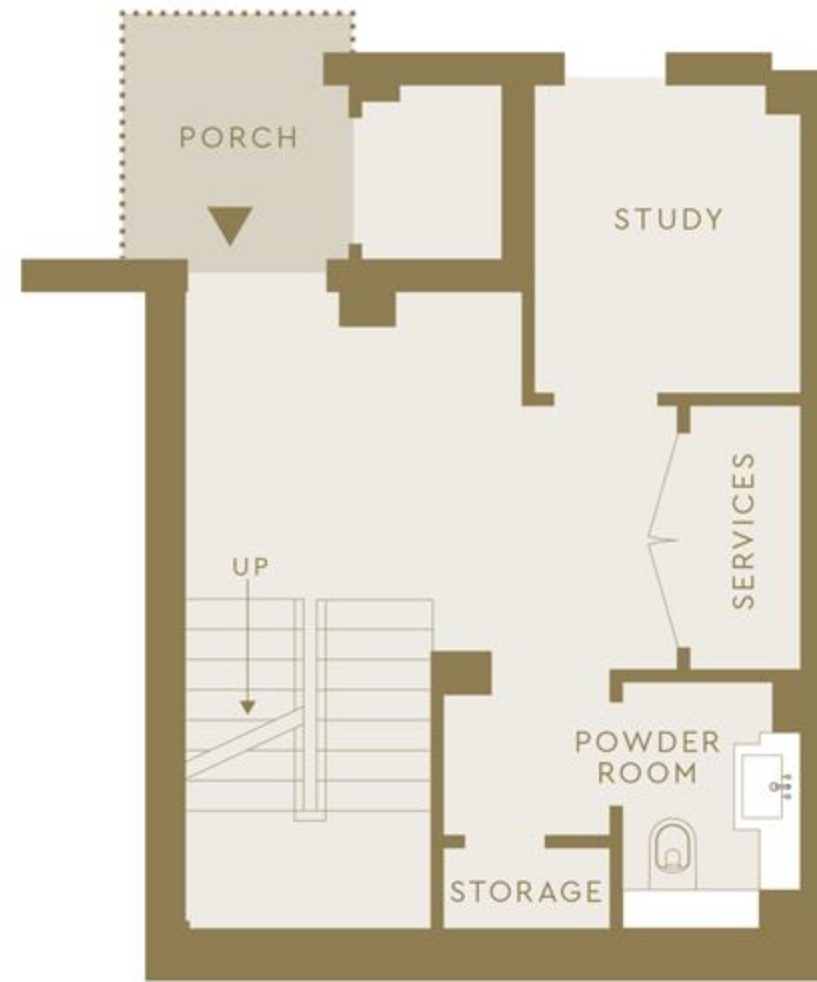

## THREE BEDROOM TOWNHOUSE

TOTAL INTERNAL AREA	192 SQ M	2063 SQ FT
TOTAL TERRACE AREA	15 SQ M	160 SQ FT
KITCHEN/ DINING	4.78 × 6.96 M	15.68 × 22.83 FT
LIVING ROOM	3.92 × 6.91 M	12.86 × 22.66 FT
MASTER BEDROOM	4.42 × 7.01 M	14.50 × 23.00 FT
BEDROOM TWO	4.25 × 4.24 M	13.94 × 13.91 FT
BEDROOM THREE	3.87 × 2.82 M	12.69 × 9.25 FT
STUDY	2.11 × 2.44 M	6.92 × 8.01 FT

### TOWNHOUSE 6 THREE BEDROOM

### FIRST FLOOR

### SECOND FLOOR